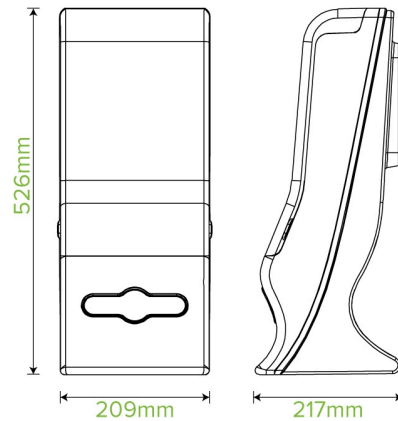

Large Single Saver BioDispenser Table Top Individual Unit L-SSD-LTTU

This large single saver napkin dispenser fits our Single Saver BioNapkins. Promote hygiene and reduce napkin usage with this napkin dispenser. 5% of profits from our eco-friendly napkin dispensers are donated to creating positive change. This is an individual unit.

Carton quantity: 1	Sleeves per carton: 1	Units per sleeve: 1
Carton Size LxWxH (cm): 55.5x46x48.5	Carton gross weight (kg): 2.250000	Carton barcode: 19344062038426
Raw Material: ABS Plastic	Lining/coating: None	Window Material: None
Printing Type: None	Inks: None	Dimensions top LxW (mm): 209x221
Dimensions base LxW (mm): 209x221	Product Depth: 529	Product weight (g): 2320
Use: N/A	Manufactured: China	Customise: None
MOQ custom: MOQ apply see custom packaging	Mould fees: No	Environmental production certified: ISO 14001
Quality product certified: ISO 9001	Factory food safety certified: BRC	Corporate social accreditation: SMETA
Home compostable: No	Industrially compostable: No	Recyclable: No