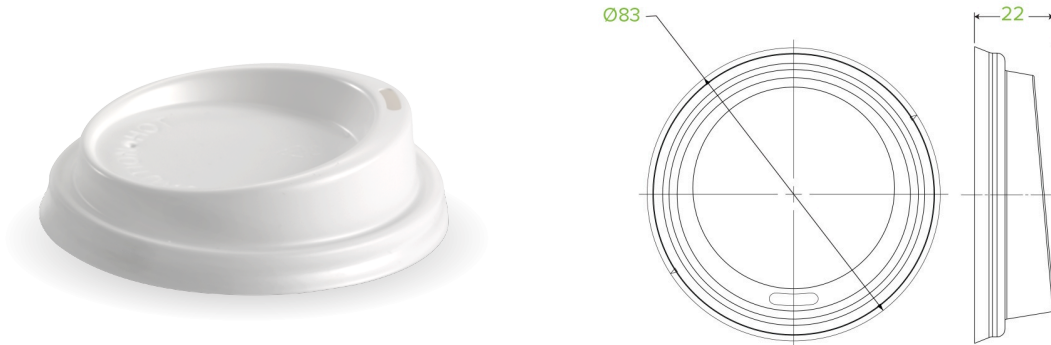

80mm Small White PS BioCup Lid BCL-8W

New and improved, ergonomical design to enhance your takeaway coffee experience. Available in black and white. This white small plastic lid fits our 80mm diameter BioCups. These lids are banned in WA.

Carton quantity: 1000	Sleeves per carton: 20	Units per sleeve: 50
Carton Size LxWxH (cm): 43x35x26	Carton gross weight (kg): 4.000000	Carton barcode: 19344062000379
Raw Material: Plastic - PS (Polystyrene)	Lining/coating: None	Window Material: None
Printing Type: None	Inks: None	Dimensions top LxW (mm): 80x80
Dimensions base LxW (mm): 80x80	Product Depth: 22	Product weight (g): 3.1
Use: Hot and cold	Manufactured: Taiwan	Customise: Material colour
MOQ custom: 1000000	Mould fees: Yes - see custom packaging	Environmental production certified: ISO 14001
Quality product certified: ISO 9001	Factory food safety certified: BRC, HACCP, ISO 22000	Corporate social accreditation: SA 8000
Home compostable: No	Industrially compostable: No	Recyclable: No