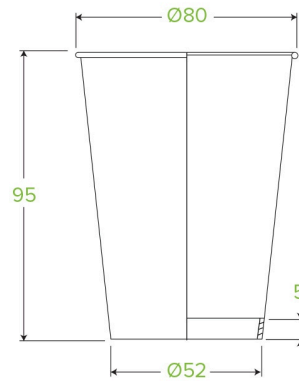

280ml / 8oz (80mm) White Green Line Single Wall BioCup BC-8-GL

Paper BioCups are made from premium paperboard with a bioplastic lining made from plants, not oil. This 8oz White Green Line cup fits our small lids.

Carton quantity: 1000	Sleeves per carton: 20	Units per sleeve: 50
Carton Size LxWxH (cm): 41x33.5x44	Carton gross weight (kg): 8.800000	Carton barcode: 19344062022487
Raw Material: Paper	Lining/coating: Bioplastic - Ingeo PLA	Window Material: None
Printing Type: Offset	Inks: Food Contact Safe Inks	Brim fill capacity (ml): 280
Dimensions top LxW (mm): 80x80	Dimensions base LxW (mm): 51.17x51.17	Product Depth: 95
Product weight (g): 8	Thickness: 280gsm	Use: Hot and cold
Manufactured: Taiwan	Customise: Print	MOQ custom: MOQ apply see custom packaging
Mould fees: No	Environmental production certified: ISO 14001	Quality product certified: ISO 9001
Factory food safety certified: BRC, ISO 22000	Corporate social accreditation: SA 8000	Home compostable: No
Industrially compostable: Certified to AS4736 Australian Standards, Certified to EN13432 European Standard	Recyclable: No	