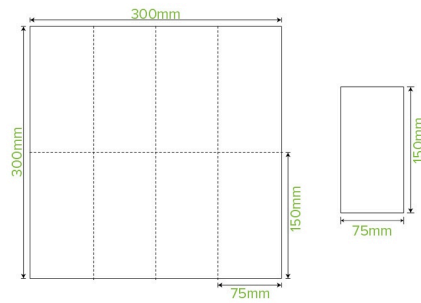

1-Ply 1/8 Fold Natural Lunch BioNapkin L-LN1/8-1PN

Not all paper napkins are created equal! Eco-friendly 1-ply 1/8 fold natural lunch napkins are made from FSC™ Mix certified paper pulp. BioNapkins are recyclable (if not too soiled) and home compostable. Custom printing available.

Carton quantity: 3000	Sleeves per carton: 6	Units per sleeve: 500
Carton Size LxWxH (cm): 46x32x25	Carton gross weight (kg): 6.200000	Carton barcode: 19344062020100
Raw Material: Paper - FSC™ Mix certified paper	Lining/coating: None	Window Material: None
Printing Type: None	Inks: None	Dimensions top LxW (mm): 300x300
Dimensions base LxW (mm): 300x300	Product weight (g): 1.44	Thickness: 16gsm
Use: N/A	Manufactured: China	Customise: Print
MOQ custom: MOQ apply see custom packaging	Mould fees: Yes - see custom packaging	Environmental production certified: ISO 14001
Quality product certified: ISO 9001	Factory food safety certified: BRC	Corporate social accreditation: SMETA
Home compostable: Suitable for composting	Industrially compostable: Suitable for composting	Recyclable: No