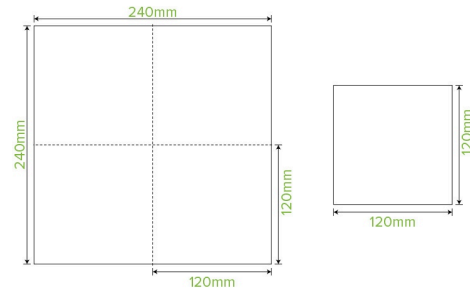

2-Ply White Corner Embossed Cocktail BioNapkin L-B/CNCE-W

Not all paper cocktail napkins are created equal! Eco-friendly white cocktail BioNapkins are made from FSC™ Mix certified paper pulp and are Compostable. Custom printing available.

Carton quantity: 2000	Sleeves per carton: 8	Units per sleeve: 250
Carton Size LxWxH (cm): 32x25x25	Carton gross weight (kg): 3.900000	Carton barcode: 19344062019920
Raw Material: Paper - FSC™ Mix certified paper	Lining/coating: None	Window Material: None
Printing Type: None	Inks: None	Dimensions top LxW (mm): 240x240
Dimensions base LxW (mm): 240x240	Product weight (g): 1.84	Thickness: 16gsm
Use: N/A	Manufactured: China	Customise: Print
MOQ custom: MOQ apply see custom packaging	Mould fees: Yes - see custom packaging	Environmental production certified: ISO 14001
Quality product certified: ISO 9001	Factory food safety certified: BRC	Corporate social accreditation: SMETA
Home compostable: Suitable for composting	Industrially compostable: Suitable for composting	Recyclable: No