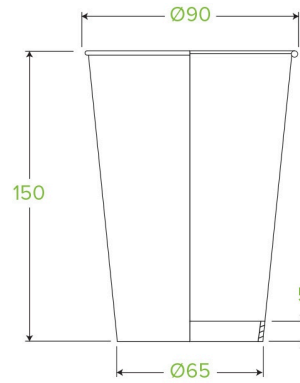

## 595ml / 20oz (90mm) Leaf Single Wall BioCup BC-20

Paper BioCups are made from premium paperboard lined with a plant-based bioplastic. BioPak paper cups are certified industrially compostable. This 20oz Leaf paper cup fits our large lids.

|   |  |   |
|---|--|---|
| <b>Carton quantity:</b> 500   | <b>Sleeves per carton:</b> 20                        | <b>Units per sleeve:</b> 25                       |
| <b>Carton Size LxWxH (cm):</b> 45.5x37.5x41.5   | <b>Carton gross weight (kg):</b> 8.500000            | <b>Carton barcode:</b> 19344062000317             |
| <b>Raw Material:</b> Paper  | <b>Lining/coating:</b> Bioplastic - Ingeo PLA        | <b>Window Material:</b> None                      |
| <b>Printing Type:</b> Offset  | <b>Inks:</b> Food Contact Safe Inks                  | <b>Brim fill capacity (ml):</b> 595               |
| <b>Dimensions top LxW (mm):</b> 90x90   | <b>Dimensions base LxW (mm):</b> 65x65               | <b>Product Depth:</b> 152                         |
| <b>Product weight (g):</b> 15   | <b>Thickness:</b> 303gsm                             | <b>Use:</b> Hot and cold                          |
| <b>Manufactured:</b> Taiwan   | <b>Customise:</b> Print                              | <b>MOQ custom:</b> MOQ apply see custom packaging |
| <b>Mould fees:</b> No   | <b>Environmental production certified:</b> ISO 14001 | <b>Quality product certified:</b> ISO 9001        |
| <b>Factory food safety certified:</b> BRC, ISO 22000  | <b>Corporate social accreditation:</b> SA 8000       | <b>Home compostable:</b> No                       |
| <b>Industrially compostable:</b> Certified to AS4736 Australian Standards, Certified to EN13432 European Standard | <b>Recyclable:</b> No                                |   |