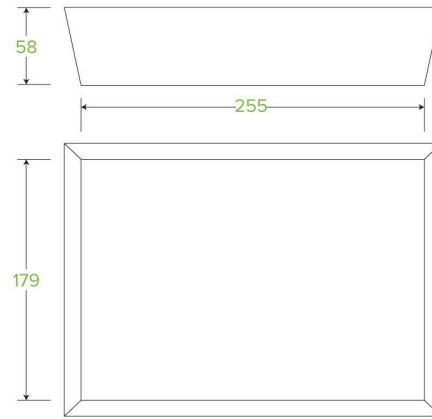

Bioboard Tray #5 BB-TRAY5

BioBoard food trays are made from recycled paper. These takeaway trays are home compostable.

Carton quantity: 100	Sleeves per carton: 1	Units per sleeve: 100
Carton Size LxWxH (cm): 39x32x43	Carton gross weight (kg): 7.600000	Carton barcode: 19344062023958
Raw Material: Paper - Recycled Paper Pulp	Lining/coating: None	Window Material: None
Printing Type: None	Inks: None	Brim fill capacity (ml): 2823
Dimensions top LxW (mm): 280x205	Dimensions base LxW (mm): 225x179	Product Depth: 58
Product weight (g): 39.08	Thickness: 340gsm	Use: Hot and cold
Manufactured: China	Customise: Print	MOQ custom: 30000
Mould fees: No	Environmental production certified: ISO 14001	Quality product certified: ISO 9001
Factory food safety certified: BRC	Corporate social accreditation: BSCI	Home compostable: Suitable for composting
Industrially compostable: Suitable for composting	Recyclable: No	