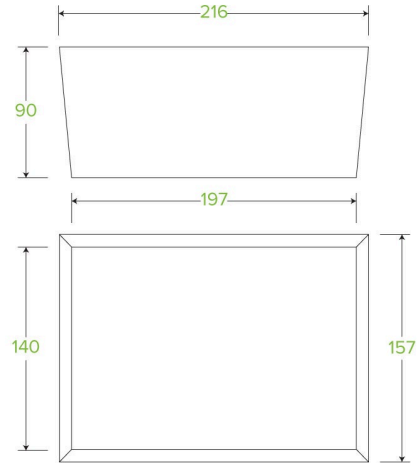

## Extra Large BioBoard Lunch Box BB-LBXL-4

BioBoard Lunch Boxes are made from sustainably sourced FSC™ Mix certified paperboard and lined with waterproof Ingeo™ – a bioplastic product made from plants, not oil. This extra-large lunch box is printed kraft-look. Certified industrially compostable to AS4736.

<b>Carton quantity:</b> 200	<b>Sleeves per carton:</b> 4	<b>Units per sleeve:</b> 50
<b>Carton Size LxWxH (cm):</b> 70x37.8x47.3	<b>Carton gross weight (kg):</b> 13.700000	<b>Carton barcode:</b> 19344062028106
<b>Raw Material:</b> Paper - FSC™ Mix certified paper	<b>Lining/coating:</b> Bioplastic - Ingeo™ PLA	<b>Window Material:</b> None
<b>Printing Type:</b> Offset	<b>Inks:</b> Food Contact Safe Inks - Soy or Water Based	<b>Brim fill capacity (ml):</b> 2850
<b>Dimensions top LxW (mm):</b> 216x157	<b>Dimensions base LxW (mm):</b> 197x140	<b>Product Depth:</b> 90
<b>Product weight (g):</b> 50	<b>Thickness:</b> 337gsm	<b>Use:</b> Hot and cold
<b>Manufactured:</b> China	<b>Customise:</b> Print	<b>MOQ custom:</b> 30000
<b>Mould fees:</b> No	<b>Environmental production certified:</b> ISO 14001	<b>Quality product certified:</b> NA
<b>Factory food safety certified:</b> BRC, ISO 22000	<b>Corporate social accreditation:</b> NONE AVAILABLE	<b>Home compostable:</b> No
<b>Industrially compostable:</b> Certified to AS4736 Australian Standards, Certified to EN13432 European Standard	<b>Recyclable:</b> No	