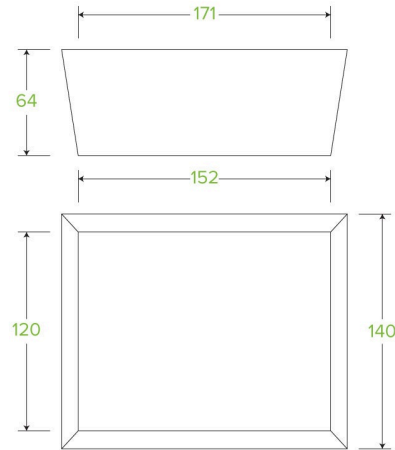

## Medium BioBoard Lunch Box BB-LBM-8

BioBoard Lunch Boxes are made from sustainably sourced FSC™ Mix certified paperboard and lined with waterproof Ingeo™ – a bioplastic product made from plants, not oil. This medium lunch box is printed kraft-look. Certified industrially compostable to AS4736.

<b>Carton quantity:</b> 200	<b>Sleeves per carton:</b> 4	<b>Units per sleeve:</b> 50
<b>Carton Size LxWxH (cm):</b> 53x37x34	<b>Carton gross weight (kg):</b> 7.900000	<b>Carton barcode:</b> 19344062028083
<b>Raw Material:</b> Paper - FSC™ Mix certified paper	<b>Lining/coating:</b> Bioplastic - Ingeo™ PLA	<b>Window Material:</b> None
<b>Printing Type:</b> Offset	<b>Inks:</b> Food Contact Safe Inks - Soy or Water Based	<b>Brim fill capacity (ml):</b> 1384
<b>Dimensions top LxW (mm):</b> 171x140	<b>Dimensions base LxW (mm):</b> 152x120	<b>Product Depth:</b> 64
<b>Product weight (g):</b> 30	<b>Thickness:</b> 300gsm	<b>Use:</b> Hot and cold
<b>Manufactured:</b> China	<b>Customise:</b> Print	<b>MOQ custom:</b> 30000
<b>Mould fees:</b> No	<b>Environmental production certified:</b> ISO 14001	<b>Quality product certified:</b> NA
<b>Factory food safety certified:</b> BRC, ISO 22000	<b>Corporate social accreditation:</b> NONE AVAILABLE	<b>Home compostable:</b> No
<b>Industrially compostable:</b> Certified to AS4736 Australian Standards, Certified to EN13432 European Standard	<b>Recyclable:</b> No	