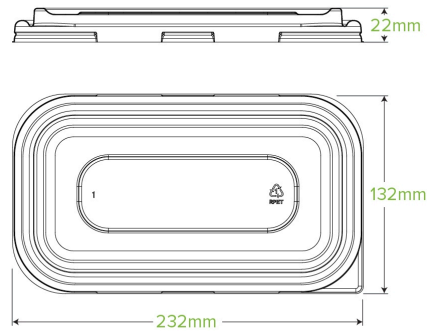

## 750 & 1,000ml Clear RPET Takeaway Lid B-LBL-RPET(D)

Our rPET clear lids are great for packaging cold food. They are not compatible with hot foods, microwave or oven heating. This is the matching lid for our 750ml and 1,000ml eco-friendly bagasse takeaway bases. Recyclable in most councils.

<b>Carton quantity:</b> 500	<b>Sleeves per carton:</b> 10	<b>Units per sleeve:</b> 50
<b>Carton Size LxWxH (cm):</b> 67x35.5x48	<b>Carton gross weight (kg):</b> 9.500000	<b>Carton barcode:</b> 19344062004803
<b>Raw Material:</b> Plastic - Recycled PET (Polyethylene Terephthalate)	<b>Lining/coating:</b> None	<b>Window Material:</b> None
<b>Printing Type:</b> None	<b>Inks:</b> None	<b>Dimensions top LxW (mm):</b> 231.6x131.8
<b>Dimensions base LxW (mm):</b> 231.6x131.8	<b>Product Depth:</b> 22.4	<b>Product weight (g):</b> 15.4
<b>Thickness:</b> 0.375	<b>Use:</b> Cold use only	<b>Manufactured:</b> China
<b>Customise:</b> Emboss	<b>MOQ custom:</b> 100000	<b>Mould fees:</b> Yes - see custom packaging
<b>Environmental production certified:</b> ISO 14001	<b>Quality product certified:</b> ISO 9001	<b>Factory food safety certified:</b> FSSC 22000
<b>Corporate social accreditation:</b> BSCI, SMETA	<b>Home compostable:</b> No	<b>Industrially compostable:</b> No
<b>Recyclable:</b> Yes		