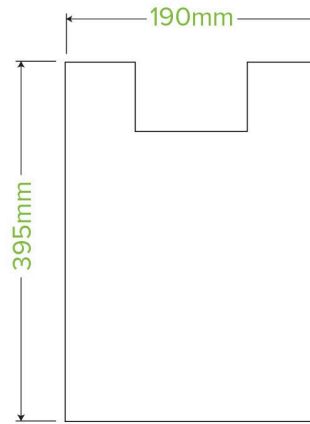

8L Bioplastic Bags With Handle PSB-C-0001

Our BioPlastic Bags are made from Ecopond bioplastic. These 8L bioplastic checkout bags are certified home compostable to European standards and compostable to ASA736-2006 Australian standards. These compostable bags are an environmentally friendly alternative to plastic checkout bags. Bioplastic bags with handles are banned as carry bags in QLD, VIC, NSW & WA. They are accepted if not used to carry goods (for eg. as bin liners or dog waste bags).

Carton quantity: 2000	Sleeves per carton: 20	Units per sleeve: 100
Carton Size LxWxH (cm): 42x23x15.5	Carton gross weight (kg): 9.500000	Carton barcode: 19344062000959
Raw Material: Bioplastic - Ecopond	Lining/coating: None	Window Material: None
Printing Type: Offset	Inks: Food Contact Safe Inks - Soy or Water Based	Brim fill capacity (ml): 8000
Dimensions top LxW (mm): 190x100	Dimensions base LxW (mm): 395x190	Product Depth: 395
Product weight (g): 455.64	Thickness: 0.018	Use: Cold & Dry Products
Manufactured: China	Customise: Print	MOQ custom: 1 tonne
Mould fees: Yes - see custom packaging	Environmental production certified: ISO 14001	Quality product certified: ISO 9001
Factory food safety certified: BRC, ISO 22000	Corporate social accreditation: BSCI	Home compostable: Certified to AS5810 Australian standards
Industrially compostable: Certified to AS4736 Australian Standards	Recyclable: No