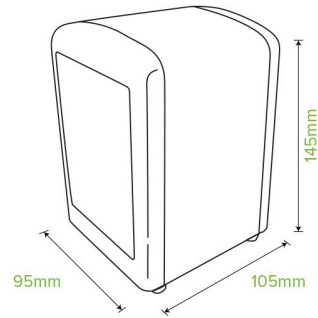

D-Fold/E-Fold Tall/Compact BioDispenser Table Top Individual Unit L-TCD-TTU

This napkin dispenser fits both our E-Fold Tall and D-Fold Compact BioNapkins. 5% of profits from our eco-friendly napkin dispensers are donated to creating positive change. This is an individual unit.

Carton quantity: 1	Sleeves per carton: 1	Units per sleeve: 1
Carton Size LxWxH (cm): 10x10x15	Carton gross weight (kg): 0.500000	Carton barcode: 19344062021503
Raw Material: Metal - Tinplate	Lining/coating: None	Window Material: None
Printing Type: None	Inks: None	Dimensions top LxW (mm): 105x96
Dimensions base LxW (mm): 105x96	Product Depth: 145	Product weight (g): 300
Use: N/A	Manufactured: China	Customise: None
MOQ custom: MOQ apply see custom packaging	Mould fees: No	Environmental production certified: ISO 14001
Quality product certified: ISO 9001	Factory food safety certified: BRC	Corporate social accreditation: SMETA
Home compostable: No	Industrially compostable: No	Recyclable: No