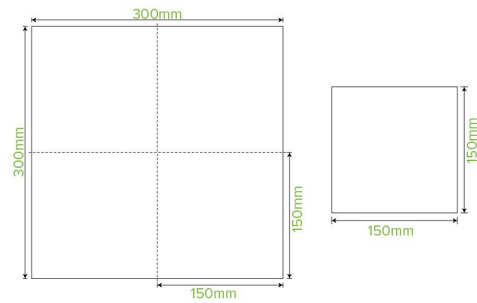

2-Ply 1/4 Fold White Lunch BioNapkin L-LN1/4-2PW

Not all paper napkins are created equal! Eco-friendly 1/4 fold white lunch napkins are made from FSC™ Mix certified paper pulp. These white paper napkins are home compostable. Custom printing available.

Carton quantity: 2000	Sleeves per carton: 20	Units per sleeve: 100
Carton Size LxWxH (cm): 32x32x36	Carton gross weight (kg): 5.700000	Carton barcode: 19344062020131
Raw Material: Paper - FSC™ Mix certified paper	Lining/coating: None	Window Material: None
Printing Type: None	Inks: None	Dimensions top LxW (mm): 300x300
Dimensions base LxW (mm): 300x300	Product weight (g): 2.88	Thickness: 16gsm
Use: N/A	Manufactured: China	Customise: Print
MOQ custom: MOQ apply see custom packaging	Mould fees: Yes - see custom packaging	Environmental production certified: ISO 14001
Quality product certified: ISO 9001	Factory food safety certified: BRC	Corporate social accreditation: SMETA
Home compostable: Suitable for composting	Industrially compostable: Suitable for composting	Recyclable: No