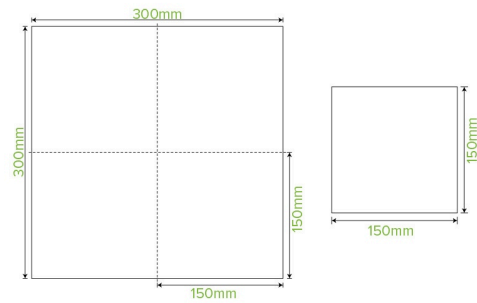

1-Ply 1/4 Fold White Lunch BioNapkin L-LN1/4-1PW

Not all paper napkins are created equal! Eco-friendly white lunch BioNapkins are made from FSC™ Mix certified paper pulp and are These white paper napkiins are recyclable (if not too soiled) and home compostable. Custom printing available.

Carton quantity: 3000	Sleeves per carton: 6	Units per sleeve: 500
Carton Size LxWxH (cm): 45.5x32x25	Carton gross weight (kg): 5.700000	Carton barcode: 19344062020018
Raw Material: Paper - FSC™ Mix certified paper	Lining/coating: None	Window Material: None
Printing Type: None	Inks: None	Dimensions top LxW (mm): 300x300
Dimensions base LxW (mm): 300x300	Product weight (g): 1.44	Thickness: 16gsm
Use: N/A	Manufactured: China	Customise: Print
MOQ custom: MOQ apply see custom packaging	Mould fees: Yes - see custom packaging	Environmental production certified: ISO 14001
Quality product certified: ISO 9001	Factory food safety certified: BRC	Corporate social accreditation: SMETA
Home compostable: Suitable for composting	Industrially compostable: Suitable for composting	Recyclable: No