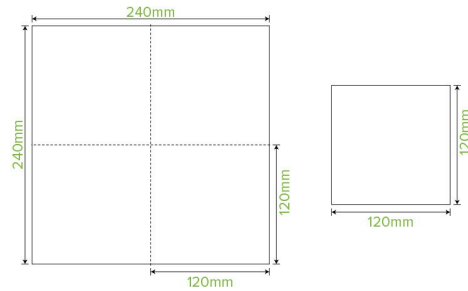

2-Ply Natural Corner Embossed Cocktail BioNapkin L-B/CNCE-N

Not all paper cocktail napkins are created equal! Eco-friendly natural cocktail BioNapkins are made from FSC™ Mix certified paper pulp and are Compostable. Custom printing available.

Carton quantity: 2000	Sleeves per carton: 8	Units per sleeve: 250
Carton Size LxWxH (cm): 32x25x25	Carton gross weight (kg): 3.900000	Carton barcode: 19344062019951
Raw Material: Paper - FSC™ Mix certified paper	Lining/coating: None	Window Material: None
Printing Type: None	Inks: None	Dimensions top LxW (mm): 240x240
Dimensions base LxW (mm): 240x240	Product weight (g): 1.84	Thickness: 16gsm
Use: N/A	Manufactured: China	Customise: Print
MOQ custom: MOQ apply see custom packaging	Mould fees: Yes - see custom packaging	Environmental production certified: ISO 14001
Quality product certified: ISO 9001	Factory food safety certified: BRC	Corporate social accreditation: SMETA
Home compostable: Suitable for composting	Industrially compostable: Suitable for composting	Recyclable: No