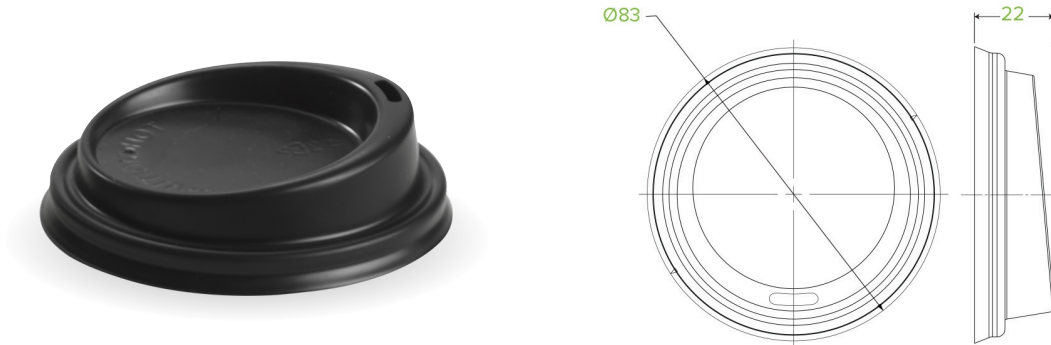

## 80mm Small Black PS BioCup Lid BCL-8B

New and improved, ergonomical design to enhance your takeaway coffee experience. This small black cup lid fits our 80mm diameter BioCups. Note: while black plastic is recyclable, it is not accepted in the recycling stream. These lids are banned in WA.

<b>Carton quantity:</b> 1000	<b>Sleeves per carton:</b> 20	<b>Units per sleeve:</b> 50
<b>Carton Size LxWxH (cm):</b> 43x35x26	<b>Carton gross weight (kg):</b> 4.000000	<b>Carton barcode:</b> 19344062000386
<b>Raw Material:</b> Plastic - PS (Polystyrene)	<b>Lining/coating:</b> None	<b>Window Material:</b> None
<b>Printing Type:</b> None	<b>Inks:</b> None	<b>Dimensions top LxW (mm):</b> 80x80
<b>Dimensions base LxW (mm):</b> 80x80	<b>Product Depth:</b> 22	<b>Product weight (g):</b> 3.1
<b>Use:</b> Hot and cold	<b>Manufactured:</b> Taiwan	<b>Customise:</b> Material colour
<b>MOQ custom:</b> 1000000	<b>Mould fees:</b> Yes - see custom packaging	<b>Environmental production certified:</b> ISO 14001
<b>Quality product certified:</b> ISO 9001	<b>Factory food safety certified:</b> BRC, HACCP, ISO 22000	<b>Corporate social accreditation:</b> SA 8000
<b>Home compostable:</b> No	<b>Industrially compostable:</b> No	<b>Recyclable:</b> No