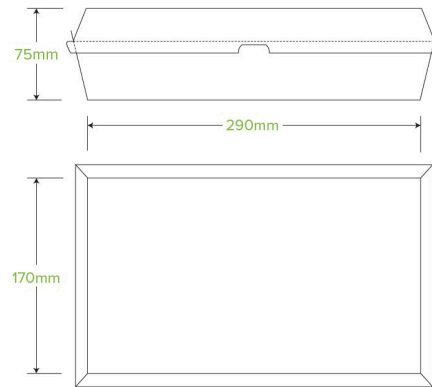

Family BioBoard Box BB-FAMILY BOX

BioPak paperboard family boxes are made from recycled paper and unlined. These paper clamshell containers are home compostable. Eco-friendly and perfect for takeaways.

Carton quantity: 100	Sleeves per carton: 2	Units per sleeve: 50
Carton Size LxWxH (cm): 43.5x33.5x68	Carton gross weight (kg): 9.100000	Carton barcode: 19344062023880
Raw Material: Paper - Recycled Paper Pulp	Lining/coating: None	Window Material: None
Printing Type: None	Inks: None	Brim fill capacity (ml): 2644
Dimensions top LxW (mm): 290x170	Dimensions base LxW (mm): 290x170	Product Depth: 75
Product weight (g): 72.07	Thickness: 340gsm	Use: Hot and cold
Manufactured: China	Customise: Print	MOQ custom: 30000
Mould fees: No	Environmental production certified: ISO 14001	Quality product certified: ISO 9001
Factory food safety certified: BRC	Corporate social accreditation: BSCI	Home compostable: Suitable for composting
Industrially compostable: Suitable for composting	Recyclable: No	