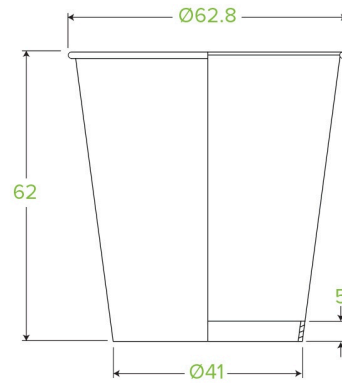

## 120ml / 4oz (63mm) Kraft Green Line Single Wall BioCup BCK-4-GL

Paper BioCups are lined with a plant-based bioplastic. BioPak paper cups are certified industrially compostable. 5% of profits are donated to positive change. Suitable lids include BCL-4PLA-C.

<b>Carton quantity:</b> 2000	<b>Sleeves per carton:</b> 40	<b>Units per sleeve:</b> 50
<b>Carton Size LxWxH (cm):</b> 51.5x32.5x38	<b>Carton gross weight (kg):</b> 9.000000	<b>Carton barcode:</b> 19344062024122
<b>Raw Material:</b> Paper	<b>Lining/coating:</b> Bioplastic - Ingeo PLA	<b>Window Material:</b> None
<b>Printing Type:</b> Offset	<b>Inks:</b> Food Contact Safe Inks	<b>Brim fill capacity (ml):</b> 120
<b>Dimensions top LxW (mm):</b> 62.8x62.8	<b>Dimensions base LxW (mm):</b> 41x41	<b>Product Depth:</b> 62
<b>Product weight (g):</b> 4.143	<b>Thickness:</b> 228gsm + 35gsm PLA	<b>Use:</b> Hot and cold
<b>Manufactured:</b> Taiwan	<b>Customise:</b> Print	<b>MOQ custom:</b> 50000
<b>Mould fees:</b> No	<b>Quality product certified:</b> ISO 9001	<b>Factory food safety certified:</b> BRC, HACCP
<b>Home compostable:</b> No	<b>Industrially compostable:</b> Certified to AS4736 Australian Standards, Certified to EN13432 European Standard	<b>Recyclable:</b> No