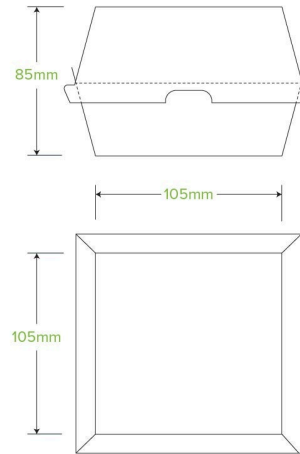

Burger BioBoard Box

BB-BURGER BOX

These cardboard boxes are made from recycled paperboard. They are simple and sturdy – perfect for packing a full meal on the go. Our paper boxes for food are suitable for home composting.

Carton quantity: 250	Sleeves per carton: 5	Units per sleeve: 50
Carton Size LxWxH (cm): 74x40x28.5	Carton gross weight (kg): 8.100000	Carton barcode: 19344062023859
Raw Material: Paper - Recycled Paper Pulp	Lining/coating: None	Window Material: None
Printing Type: None	Inks: None	Brim fill capacity (ml): 503
Dimensions top LxW (mm): 105x105	Dimensions base LxW (mm): 105x105	Product Depth: 85
Product weight (g): 24.87	Thickness: 340gsm	Use: Hot and cold
Manufactured: China	Customise: Print	MOQ custom: 30000
Mould fees: No	Environmental production certified: ISO 14001	Quality product certified: ISO 9001
Factory food safety certified: BRC	Corporate social accreditation: BSCI	Home compostable: Suitable for composting
Industrially compostable: Suitable for composting	Recyclable: No	